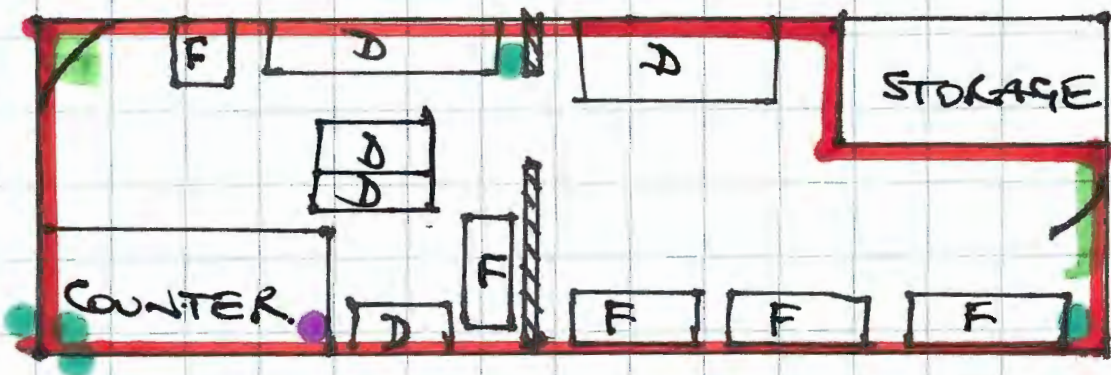

LICENSING PLAN. DENES LOCAL. 33 CRAIG ST. DARLINGTON. DL3 6EZ.

D DISPLAY F FRIDGES + FREEZERS

MAIN EXIT
ENTRANCE ONTO
CRAIG STREET.

REAR DOOR.

LICENSABLE AREA. 

FIRE EXITS. 

CCTV CAMERAS. 

FIRE EQUIPMENT 

SCALE 1:100 @ A4